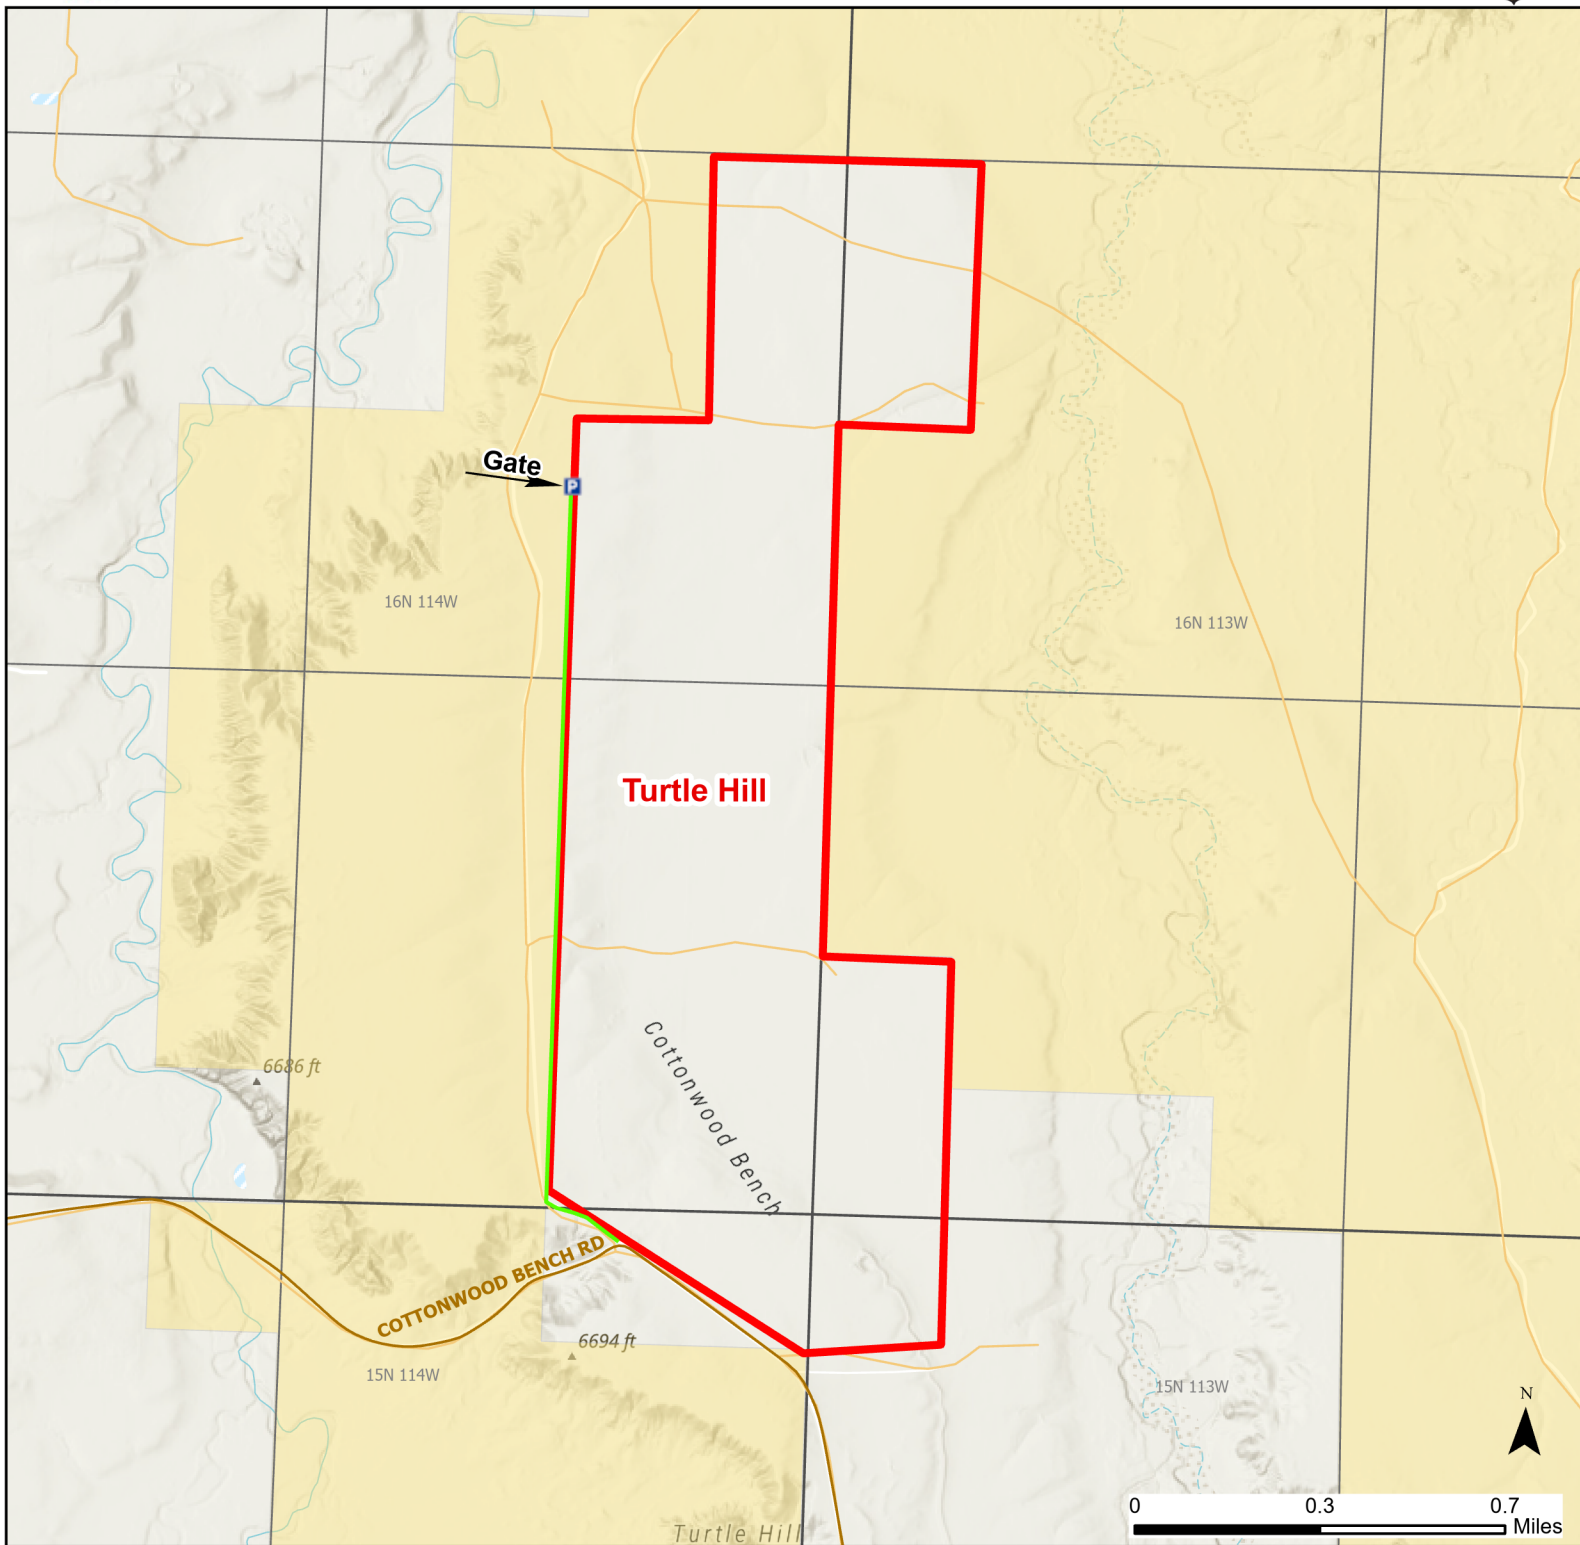

Turtle Hill Hunter Management Area

2023 Hunt
Season

Parking	Closed Road	Boundary	Limited Range Weapons and Archery	State
Coupon Box	Roads	Archery Only	Other	DOD
Road Closed	County Boundaries	CLOSED		BLM
Open Road	HMA Ownership			Wyoming Game & Fish Dept.
Special Conditions Apply				Forest Service
				Private

Species allowed to hunt: Antelope

See Ranch Rules for More Information and Restrictions

Hunter Management Area rules apply only to those lands enrolled in the HMA.

This map is for visual use, assistance and general location only, does not represent a survey, and is not to be used for legal conveyance. Hunt Area boundaries are approximate, consult Game and Fish Hunting Regulations for descriptions and restrictions. Access to these private lands for any commercial activity must be gained by contacting the individual landowner(s) directly.